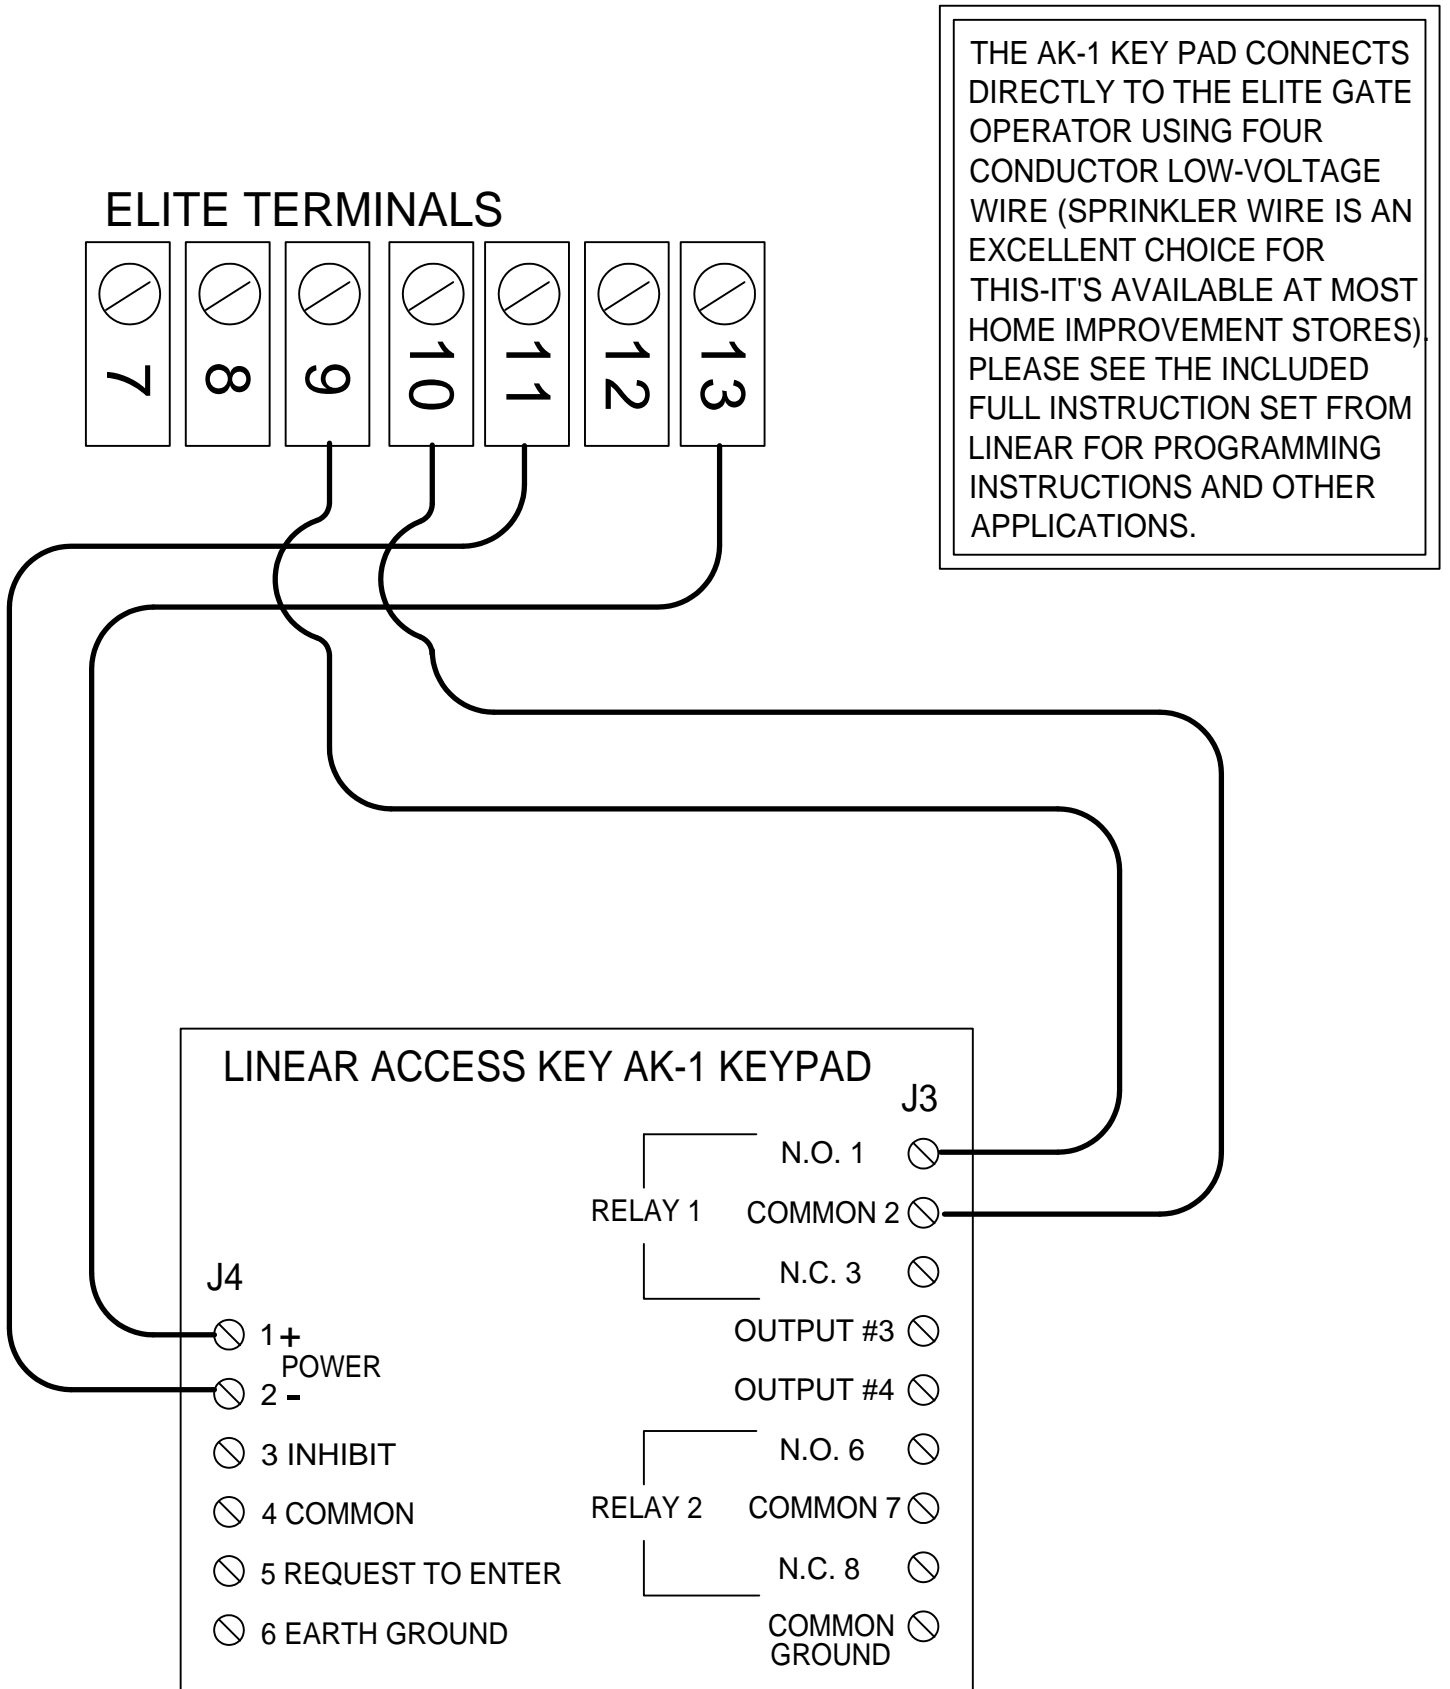

LINEAR AK-1 KEYPAD WITH ELITE GATE OPERATOR

This document was created with Win2PDF available at <http://www.win2pdf.com>.
The unregistered version of Win2PDF is for evaluation or non-commercial use only.