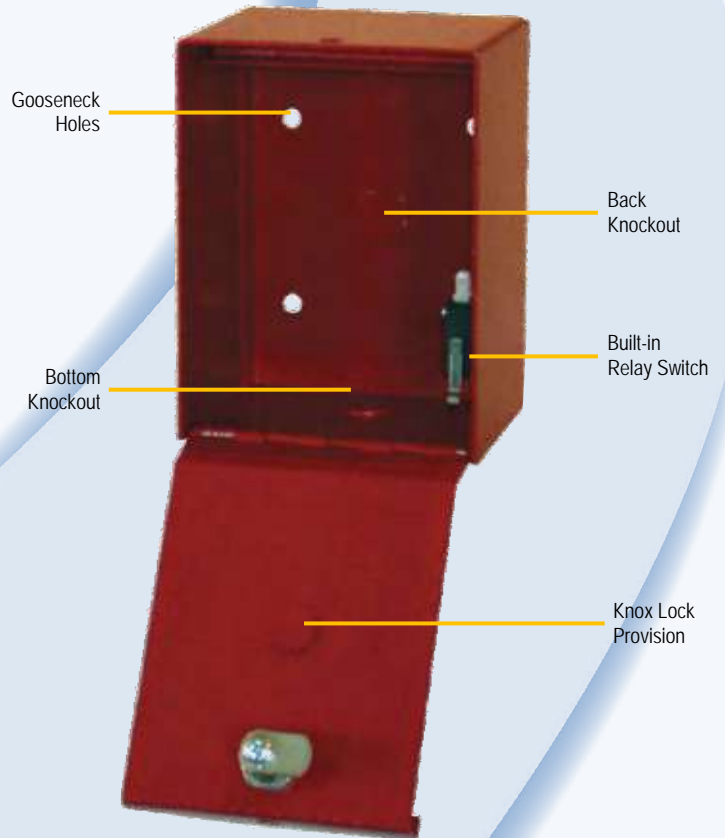

FIRE LOCK BOX

Allows emergency access for gates

FLB100 Series

- Universal Design Fits Knox & Padlocks
- FLB100 Standard Size
- FLB100-Mini Streamline Design

The Fire Lock Box Series allows emergency access through automatic gates and pedestrian doors. The universal design works with both Knox Locks and padlock applications allowing Dealers and Distributors to stock a single box. It is available in a standard size and streamline size to blend in with most gooseneck posts.

The Fire Lock Box series allows emergency access through automatic gates and pedestrian doors. The universal design fits both Knox Lock and Padlock applications in a single box.

Fire Lock Box

Rugged Outdoor Access Box

Model	Design	Lock Type	Relay
FLB100	Universal Standard Size	Knox Lock & Padlock	NO, NC, C
FLB100-Mini	Universal Streamline Size	Knox Lock & Padlock	NO, NC, C
FLB100-Mini-SS (Stainless Steel)	Universal Streamline Size	Knox Lock & Padlock	NO, NC, C Water-proof

Padlock:	Standard	Knox Lock:	3200 Series
----------	----------	------------	-------------

Features:

- Universal design fits both Knox locks and padlocks
- Universal design allows distributors and dealers to stock one box
- Built-in door lock can be locked when Knox lock is used and unlocked when a padlock is used
- Built-in relay to activate the door or gate when the padlock is removed
- Rugged vandal resistant steel housing with lockable, hinged front door
- Stainless steel hinge
- High visibility fire red paint
- UV protected FIRE label for high visibility
- Built-in knockouts for simple installation on back of box and bottom of box
- Weep holes to allow moisture to drain from the bottom of the box
- FLB-Mini uses a streamline design to blend in with most gooseneck posts