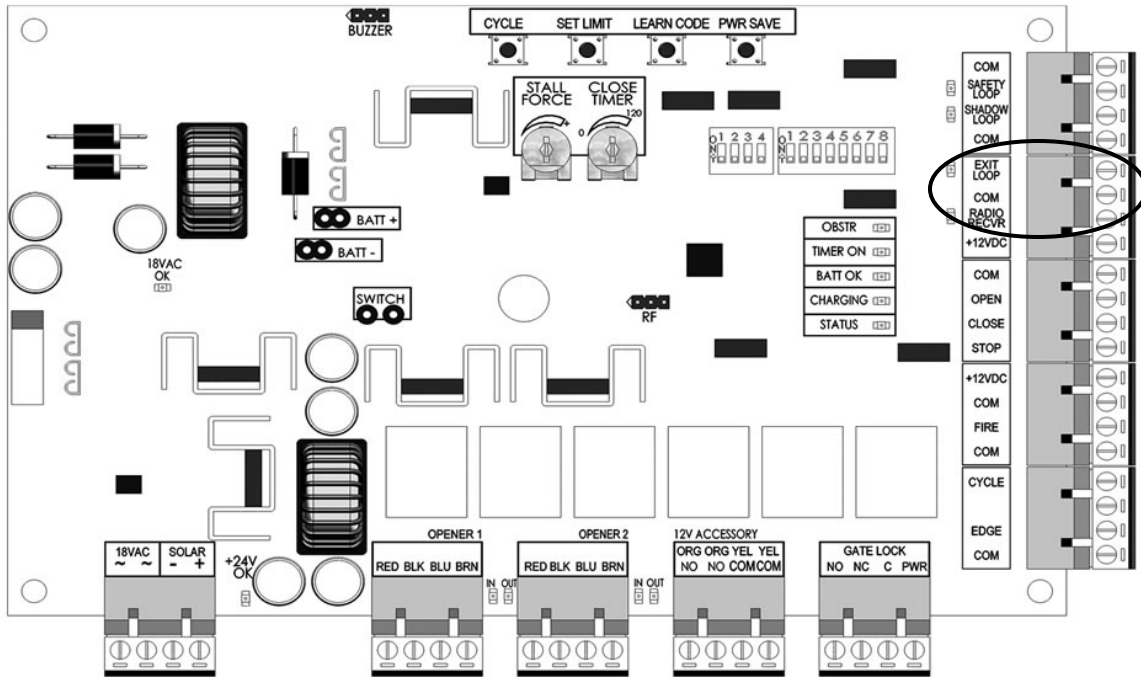

Wiring for Elite EL-25 to Polaris Swing Opener Circuit Board

Powered by transformer to
110v outlet