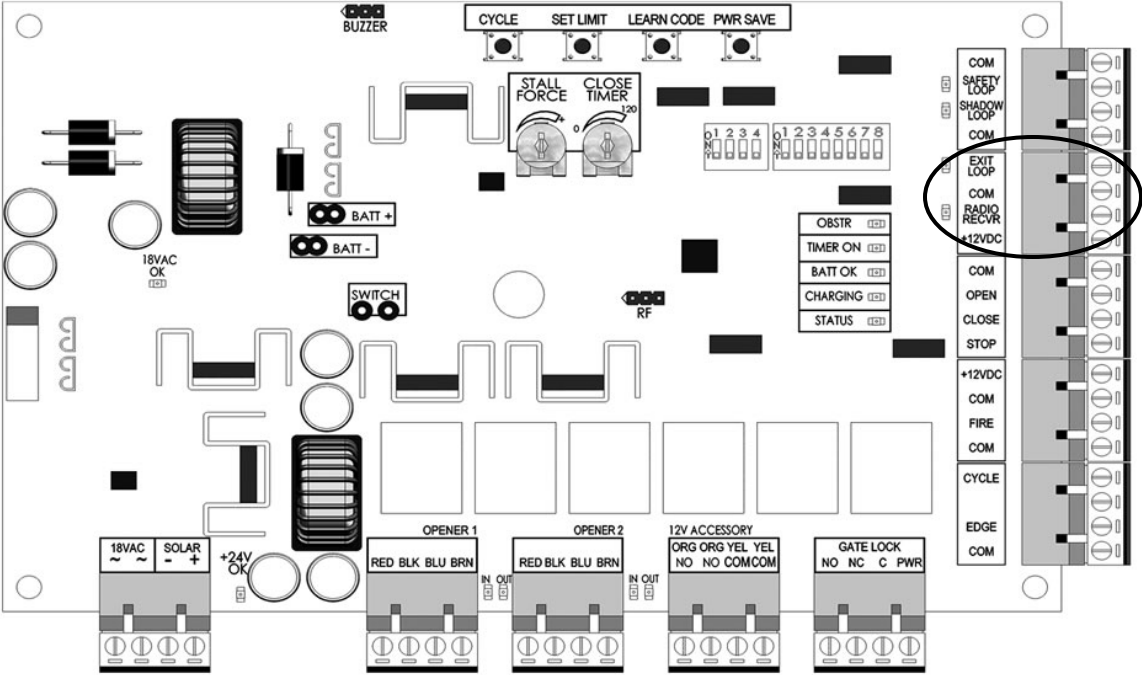

Wiring for Telephone Entry System to Polaris Swing Opener Circuit Board

TELEPHONE ENTRY