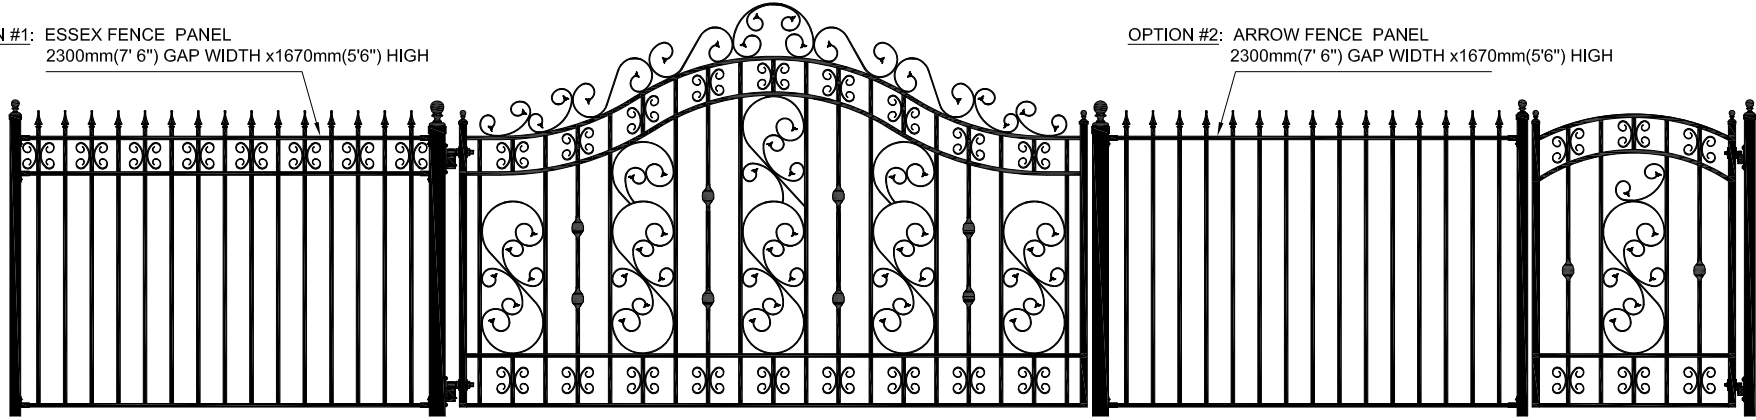

# GATE & FENCE STYLE : VERSAILLES

OPTION #1: ESSEX FENCE INFILL PANEL  
600mm(2') GAP WIDTH x 1670mm(5'6") HIGH

OPTION #2: ARROW FENCE INFILL PANEL  
600mm(2') GAP WIDTH x 1670mm(5'6") HIGH

OPTION #1: ESSEX FENCE PANEL  
2300mm(7' 6") GAP WIDTH x 1670mm(5'6") HIGH

OPTION #2: ARROW FENCE PANEL  
2300mm(7' 6") GAP WIDTH x 1670mm(5'6") HIGH

OPTION #1: ESSEX FENCE PANEL  
2300mm(7' 6") GAP WIDTH x 900mm(3') HIGH

OPTION #2: ARROW FENCE PANEL  
2300mm(7' 6") GAP WIDTH x 900mm(3') HIGH