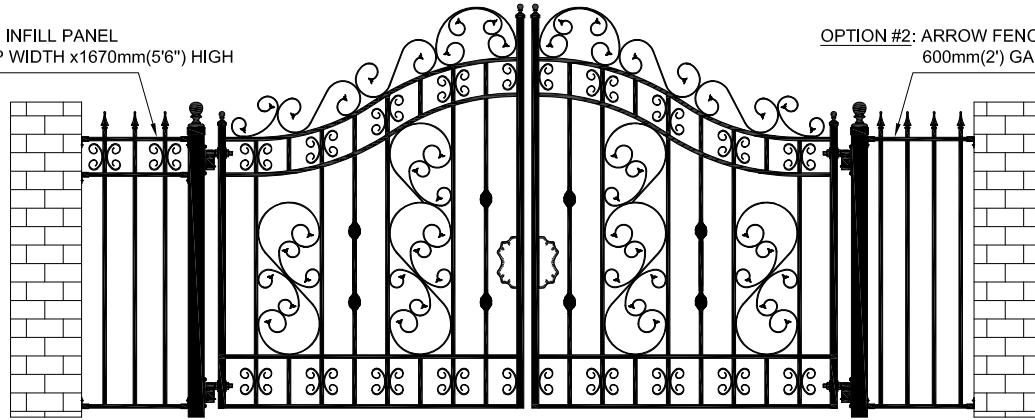

# GATE & FENCE STYLE : VERSAILLES

OPTION #1: ESSEX FENCE INFILL PANEL  
600mm(2') GAP WIDTH x 1670mm(5'6") HIGH

OPTION #2: ARROW FENCE INFILL PANEL  
600mm(2') GAP WIDTH x 1670mm(5'6") HIGH

OPTION #1: ESSEX FENCE PANEL  
2300mm(7' 6") GAP WIDTH x 1670mm(5'6") HIGH

OPTION #2: ARROW FENCE PANEL  
2300mm(7' 6") GAP WIDTH x 1670mm(5'6") HIGH

OPTION #1: ESSEX FENCE PANEL  
2300mm(7' 6") GAP WIDTH x 900mm(3') HIGH

OPTION #2: ARROW FENCE PANEL  
2300mm(7' 6") GAP WIDTH x 900mm(3') HIGH