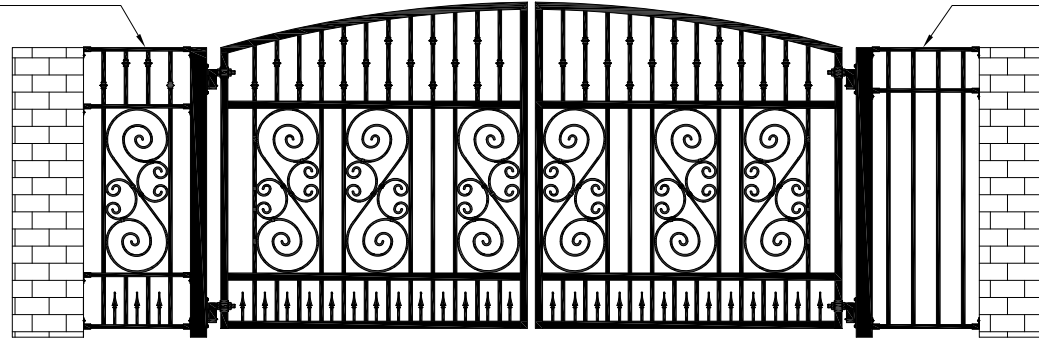

GATE & FENCE STYLE : VENUS

OPTION #1: VENUS FENCE INFILL PANEL
600mm(2') GAP WIDTH x 1575mm(5'2") HIGH

OPTION #2: LEIGHTON FENCE INFILL PANEL
600mm(2') GAP WIDTH x 1575mm(5'2") HIGH

OPTION #1: VENUS FENCE PANEL
2300mm(7' 6") GAP WIDTH x 1575mm(5'2") HIGH

OPTION #2: LEIGHTON FENCE PANEL
2300mm(7' 6") GAP WIDTH x 1575mm(5'2") HIGH

OPTION #1: VENUS FENCE PANEL
2300mm(7' 6") GAP WIDTH x 900mm(3') HIGH

OPTION #2: LEIGHTON FENCE PANEL
2300mm(7' 6") GAP WIDTH x 900mm(3') HIGH