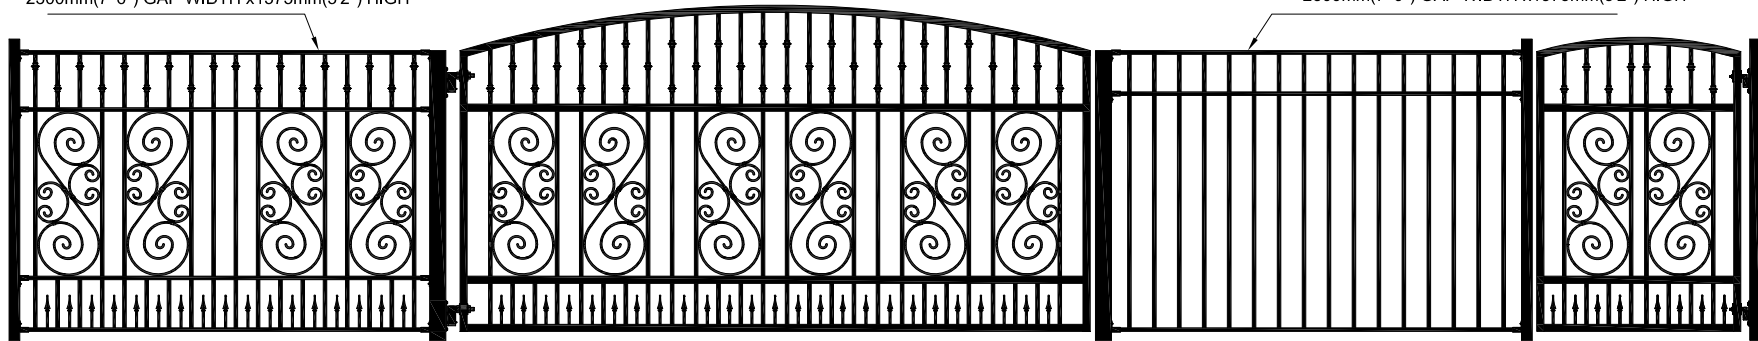

GATE & FENCE STYLE : VENUS

OPTION #1: VENUS FENCE INFILL PANEL
600mm(2') GAP WIDTH x 1575mm(5'2") HIGH

OPTION #2: LEIGHTON FENCE INFILL PANEL
600mm(2') GAP WIDTH x 1575mm(5'2") HIGH

OPTION #1: VENUS FENCE PANEL
2300mm(7' 6") GAP WIDTH x 1575mm(5'2") HIGH

OPTION #2: LEIGHTON FENCE PANEL
2300mm(7' 6") GAP WIDTH x 1575mm(5'2") HIGH

OPTION #1: VENUS FENCE PANEL
2300mm(7' 6") GAP WIDTH x 900mm(3') HIGH

OPTION #2: LEIGHTON FENCE PANEL
2300mm(7' 6") GAP WIDTH x 900mm(3') HIGH