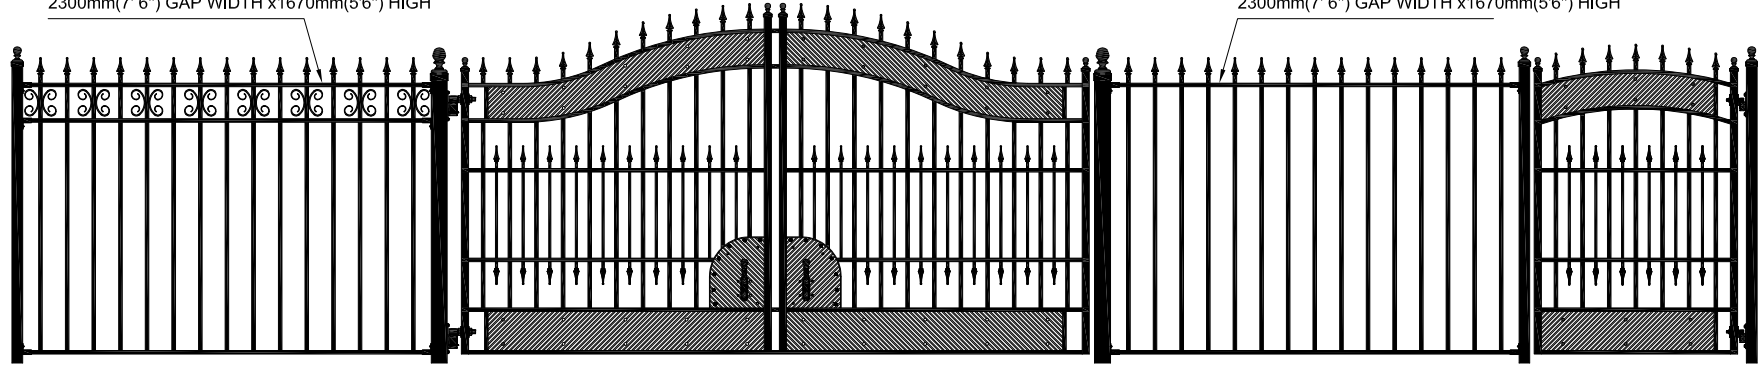

GATE & FENCE STYLE : STRASBOURG

OPTION #1: ESSEX FENCE INFILL PANEL
600mm(2') GAP WIDTH x1670mm(5'6") HIGH

OPTION #2: ARROW FENCE INFILL PANEL
600mm(2') GAP WIDTH x1670mm(5'6") HIGH

OPTION #1: ESSEX FENCE PANEL
2300mm(7' 6") GAP WIDTH x1670mm(5'6") HIGH

OPTION #2: ARROW FENCE PANEL
2300mm(7' 6") GAP WIDTH x1670mm(5'6") HIGH

OPTION #1: ESSEX FENCE PANEL
2300mm(7' 6") GAP WIDTH x900mm(3') HIGH

OPTION #2: ARROW FENCE PANEL
2300mm(7' 6") GAP WIDTH x900mm(3') HIGH