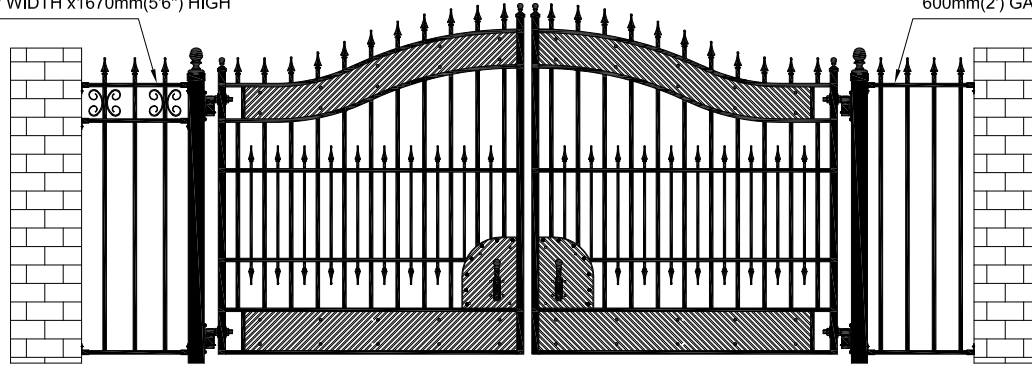

GATE & FENCE STYLE : STRASBOURG

OPTION #1: ESSEX FENCE INFILL PANEL
600mm(2') GAP WIDTH x1670mm(5'6") HIGH

OPTION #2: ARROW FENCE INFILL PANEL
600mm(2') GAP WIDTH x1670mm(5'6") HIGH

OPTION #1: ESSEX FENCE PANEL
2300mm(7' 6") GAP WIDTH x1670mm(5'6") HIGH

OPTION #2: ARROW FENCE PANEL
2300mm(7' 6") GAP WIDTH x1670mm(5'6") HIGH

OPTION #1: ESSEX FENCE PANEL
2300mm(7' 6") GAP WIDTH x900mm(3') HIGH

OPTION #2: ARROW FENCE PANEL
2300mm(7' 6") GAP WIDTH x900mm(3') HIGH