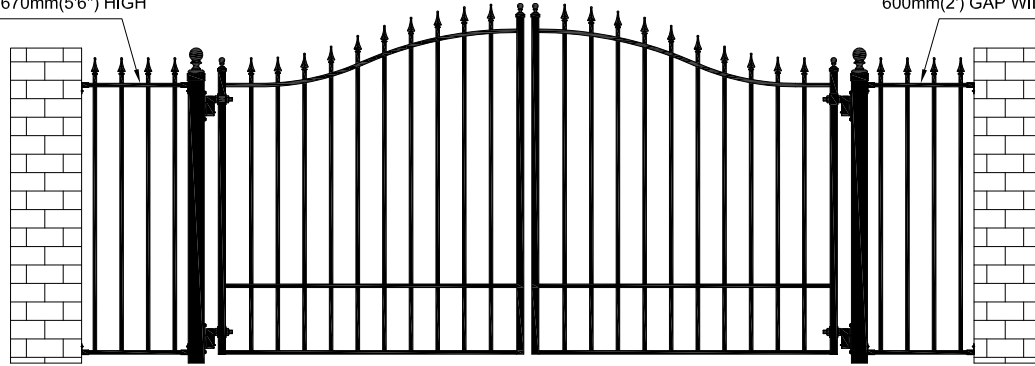

GATE & FENCE STYLE : ARROW

ARROW FENCE INFILL PANEL
600mm(2') GAP WIDTH x1670mm(5'6") HIGH

ARROW FENCE INFILL PANEL
600mm(2') GAP WIDTH x1670mm(5'6") HIGH

ARROW FENCE PANEL
2300mm(7' 6") GAP WIDTH x1670mm(5'6") HIGH

ARROW FENCE PANEL
2300mm(7' 6") GAP WIDTH x1670mm(5'6") HIGH

ARROW FENCE PANEL
2300mm(7' 6") GAP WIDTH x900mm(3') HIGH

ARROW FENCE PANEL
2300mm(7' 6") GAP WIDTH x900mm(3') HIGH