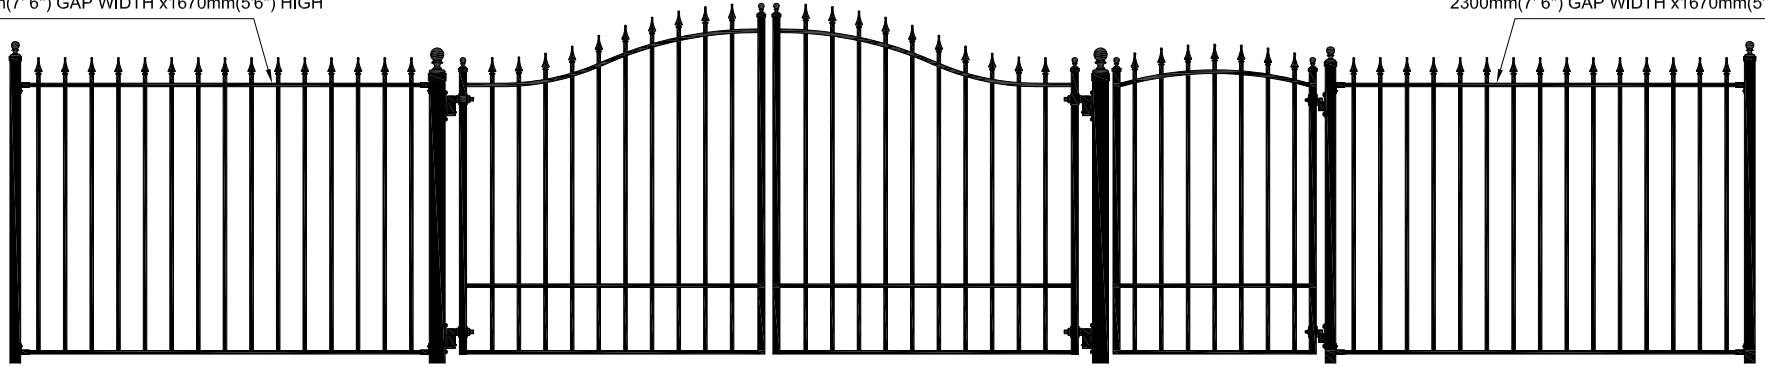

GATE & FENCE STYLE : ARROW

ARROW FENCE INFILL PANEL
600mm(2') GAP WIDTH x1670mm(5'6") HIGH

ARROW FENCE INFILL PANEL
600mm(2') GAP WIDTH x1670mm(5'6") HIGH

ARROW FENCE PANEL
2300mm(7' 6") GAP WIDTH x1670mm(5'6") HIGH

ARROW FENCE PANEL
2300mm(7' 6") GAP WIDTH x1670mm(5'6") HIGH

ARROW FENCE PANEL
2300mm(7' 6") GAP WIDTH x900mm(3') HIGH

ARROW FENCE PANEL
2300mm(7' 6") GAP WIDTH x900mm(3') HIGH