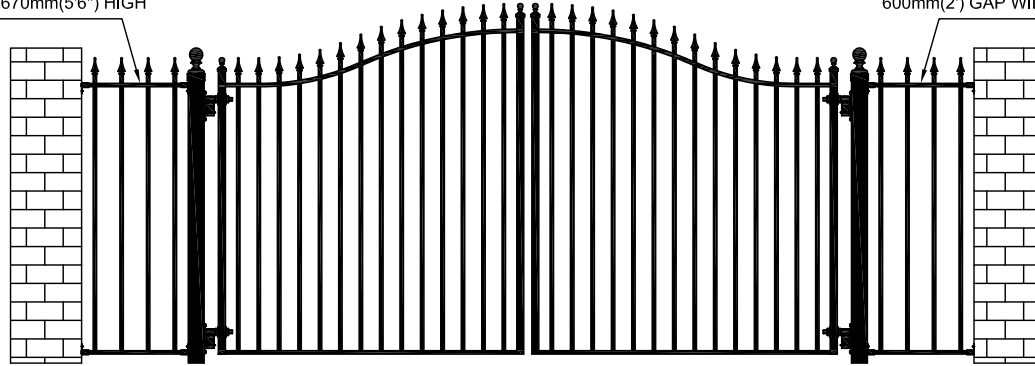

GATE & FENCE STYLE : ARROW

ARROW FENCE INFILL PANEL
600mm(2') GAP WIDTH x1670mm(5'6") HIGH

ARROW FENCE INFILL PANEL
600mm(2') GAP WIDTH x1670mm(5'6") HIGH

ARROW FENCE PANEL
2300mm(7' 6") GAP WIDTH x1670mm(5'6") HIGH

ARROW FENCE PANEL
2300mm(7' 6") GAP WIDTH x1670mm(5'6") HIGH

ARROW FENCE PANEL
2300mm(7' 6") GAP WIDTH x900mm(3') HIGH

ARROW FENCE PANEL
2300mm(7' 6") GAP WIDTH x900mm(3') HIGH