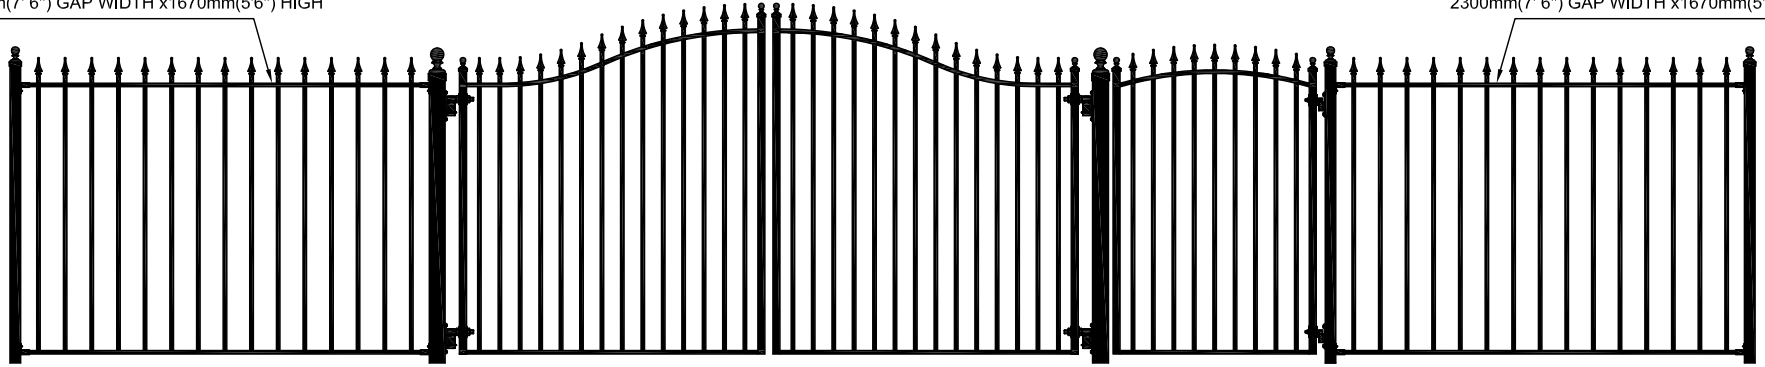

GATE & FENCE STYLE : ARROW

ARROW FENCE INFILL PANEL
600mm(2') GAP WIDTH x1670mm(5'6") HIGH

ARROW FENCE INFILL PANEL
600mm(2') GAP WIDTH x1670mm(5'6") HIGH

ARROW FENCE PANEL
2300mm(7' 6") GAP WIDTH x1670mm(5'6") HIGH

ARROW FENCE PANEL
2300mm(7' 6") GAP WIDTH x1670mm(5'6") HIGH

ARROW FENCE PANEL
2300mm(7' 6") GAP WIDTH x900mm(3') HIGH

ARROW FENCE PANEL
2300mm(7' 6") GAP WIDTH x900mm(3') HIGH