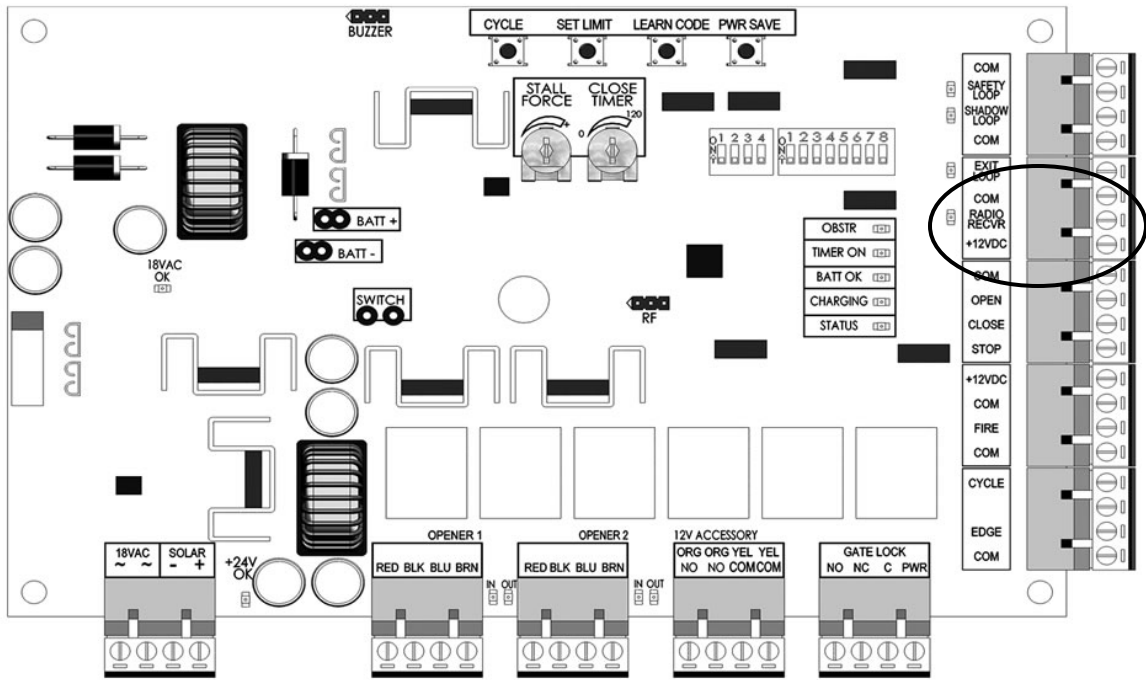

Wiring for Multi Code Radio Receiver to Polaris Swing Opener Circuit Board

SINGLE-CHANNEL RADIO RECEIVER