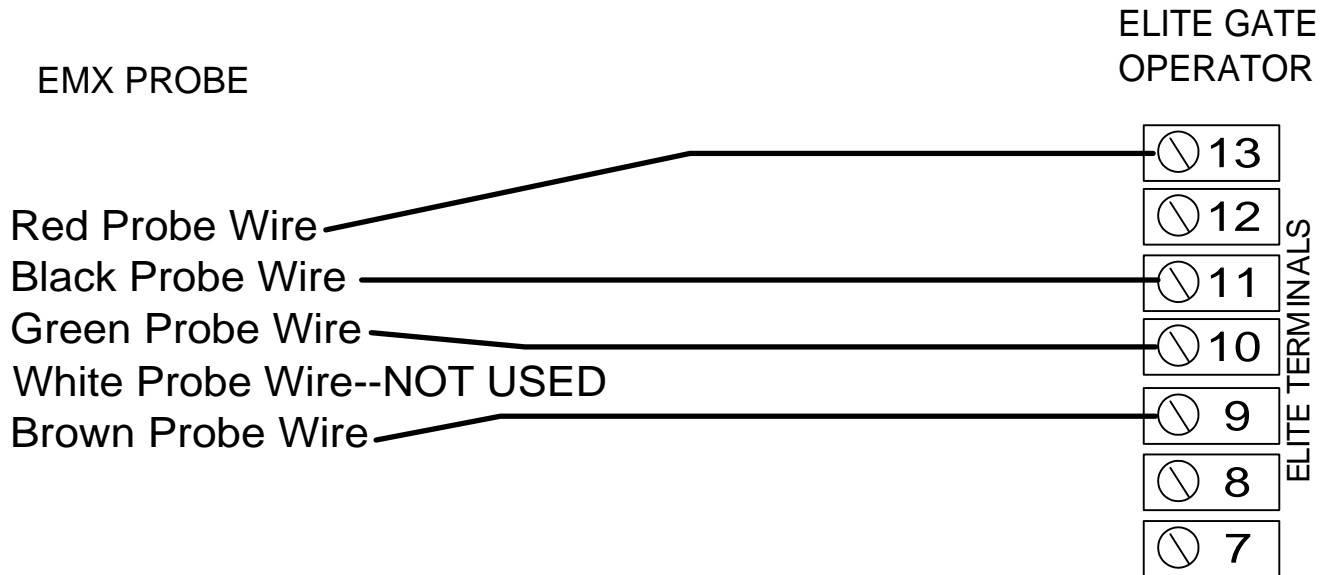

# EMX CS-202-S FREE-EXIT SENSOR WITH ELITE GATE OPERATORS

## WARNING !

NEVER USE THIS TYPE OF SENSOR AS AN AUTO-REVERSING DEVICE OR FOR ANY "PRESENCE" DETECTION APPLICATION. THIS SENSOR REQUIRES THAT THE VEHICLE BE IN MOTION FOR DETECTION TO OCCUR.

This document was created with Win2PDF available at <http://www.win2pdf.com>.  
The unregistered version of Win2PDF is for evaluation or non-commercial use only.