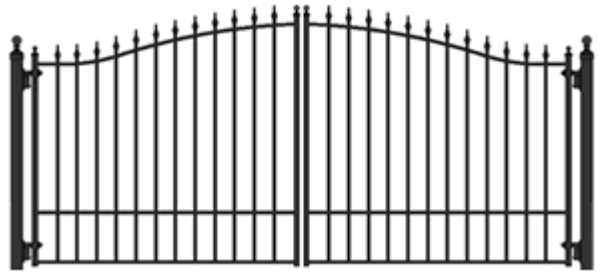

Driveway Gates from Amazing Gates

www.amazinggates.com

Our driveway gates and fence are constructed from hot dipped galvanized steel and given a baked on powder coat finish for maximum strength and durability. Standard driveway gate sizes are 12ft, 14ft, 16ft, and 18ft. We can provide other sizes as a "Made to Order" gate for an additional charge. We also offer all of our gates as a sliding system. Please see our website for monthly specials, pricing, and matching fence and garden gates. Call us at 1-800-234-3952 with any questions you have.

Athena

Essex

Strasbourg

Journeyman

Lexington Deluxe

Versailles

Hyde Park

Arche