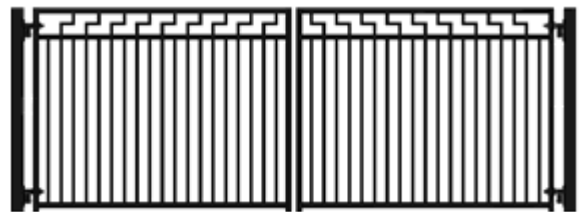

San Francisco