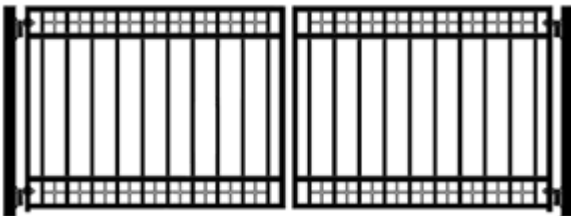

Driveway Gates from Amazing Gates

www.amazinggates.com

Our driveway gates and fence are constructed from hot dipped galvanized steel and given a baked on powder coat finish for maximum strength and durability. Standard driveway gate sizes are 12ft, 14ft, 16ft, and 18ft. We can provide other sizes as a "Made to Order" gate for an additional charge. We also offer all of our gates as a sliding system. Please see our website for monthly specials, pricing, and matching fence and garden gates. Call us at 1-800-234-3952 with any questions you have.