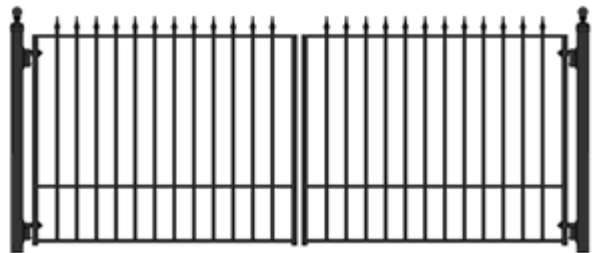

Driveway Gates from Amazing Gates

www.amazinggates.com

Our driveway gates and fence are constructed from hot dipped galvanized steel and given a baked on powder coat finish for maximum strength and durability. Standard driveway gate sizes are 12ft, 14ft, 16ft, and 18ft. We can provide other sizes as a "Made to Order" gate for an additional charge. We also offer all of our gates as a sliding system. Please see our website for monthly specials, pricing, and matching fence and garden gates. Call us at 1-800-234-3952 with any questions you have.

Athena

Essex

Strasbourg

Journeyman

Lexington Deluxe

Versailles

Hyde Park

Arche