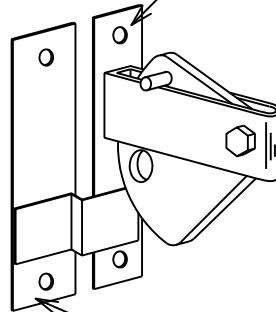

# The Jessica 4 ft Garden Gate

AMAZING GATES  
GRAVITY LATCH

THIS PIECE SCREWS TO  
JAMB OR GATE-POST

THIS PIECE SCREWS TO  
FACE OF GATE-FRAME