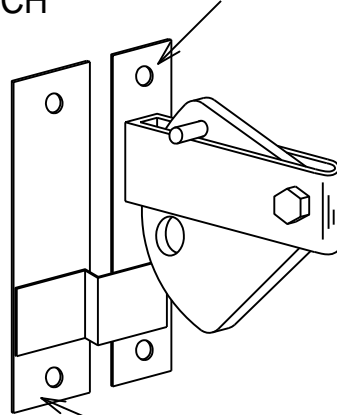

# The Jessica 3 ft Garden Gate

AMAZING GATES  
GRAVITY LATCH

THIS PIECE SCREWS TO  
JAMB OR GATE-POST

THIS PIECE SCREWS TO  
FACE OF GATE-FRAME