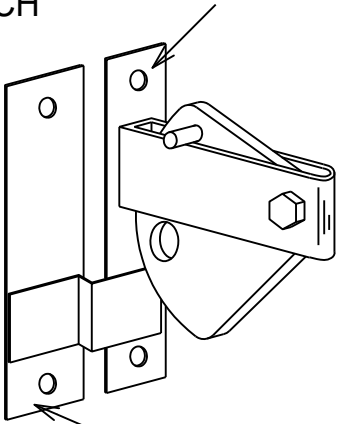

The "Beverly"

Amazing Gates
GRAVITY LATCH

THIS PIECE SCREWS TO
JAMB OR GATE-POST

THIS PIECE SCREWS TO
FACE OF GATE-FRAME

4' - 9 1/2"

Beverly Garden Gate
www.amazinggates.com