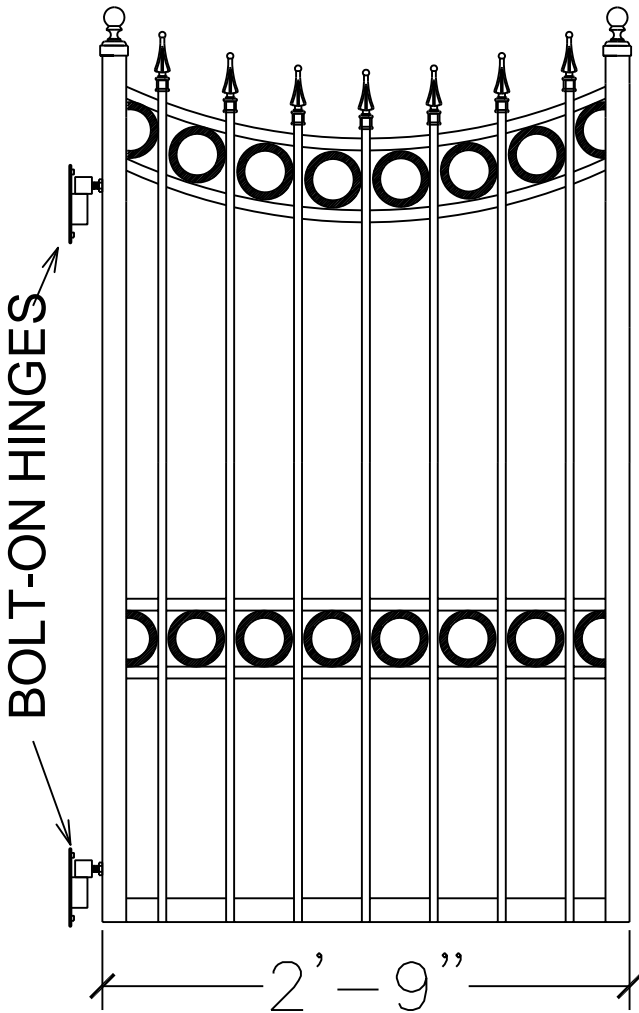

The "Beverly"

Amazing Gates
GRAVITY LATCH

THIS PIECE SCREWS TO
JAMB OR GATE-POST

THIS PIECE SCREWS TO
FACE OF GATE-FRAME

4' - 9 1/2"

Beverly Garden Gate
www.amazinggates.com