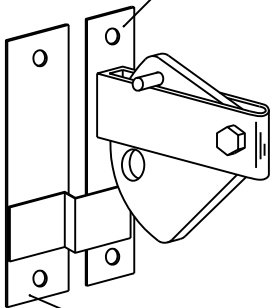

AMAZING GATES

3' ARCHE GARDEN GATE

Amazing Gates
GRAVITY LATCH

THIS PIECE SCREWS TO
JAMB OR GATE-POST

THIS PIECE SCREWS TO
FACE OF GATE-FRAME