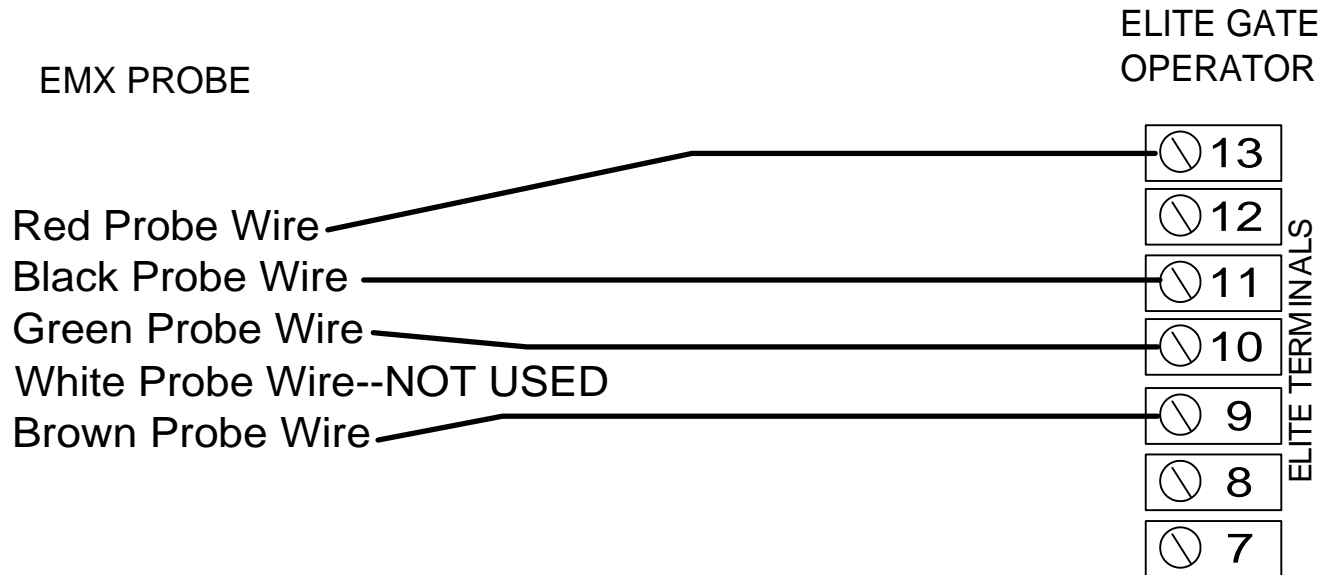

EMX CS-202-S FREE-EXIT SENSOR WITH ELITE GATE OPERATORS

WARNING !

NEVER USE THIS TYPE OF SENSOR AS AN AUTO-REVERSING DEVICE OR FOR ANY "PRESENCE" DETECTION APPLICATION. THIS SENSOR REQUIRES THAT THE VEHICLE BE IN MOTION FOR DETECTION TO OCCUR.